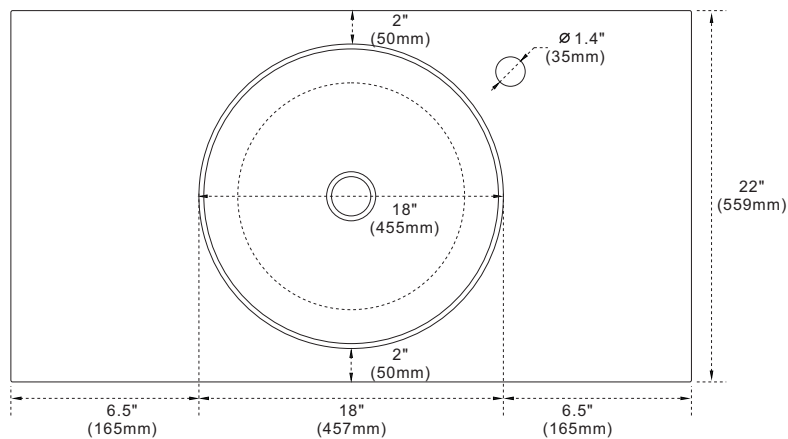

BELLATERRA HOME

Model: 430003-37 Countertop

Features

1. Single 18" round topmount sink cutout;
2. Single faucet hole;
3. 4" height backsplash included;
4. Thickness laminated to 1.2";

Colors / Finishes

- WM - Natural White Carrara marble;
- BG - Natural Black Galaxy Granite;
- GY - Natural Grey Granite;
- WE - White Engineer Stone;

Top view

Side view

NOTE: SINK STYLE, SHAPE, FAUCET HOLES, CUTOUT ON TOP, VANITY MAY VARY FROM THE PICTURE ABOVE. INSTRUCTIONAL PURPOSE ONLY.