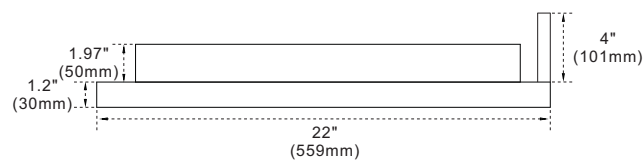

BELLATERRA HOME

Model: 430003-37 Countertop

Features

1. Single 18" round topmount sink cutout;
2. Single faucet hole;
3. 4" height backsplash included;
4. Thickness laminated to 1.2";

Colors / Finishes

- WM - Natural White Carrara marble;
- BG - Natural Black Galaxy Granite;
- GY - Natural Grey Granite;
- WE - White Engineer Stone;

Top view

Side view

NOTE: SINK STYLE, SHAPE, FAUCET HOLES, CUTOUT ON TOP, VANITY MAY VARY FROM THE PICTURE ABOVE. INSTRUCTIONAL PURPOSE ONLY.