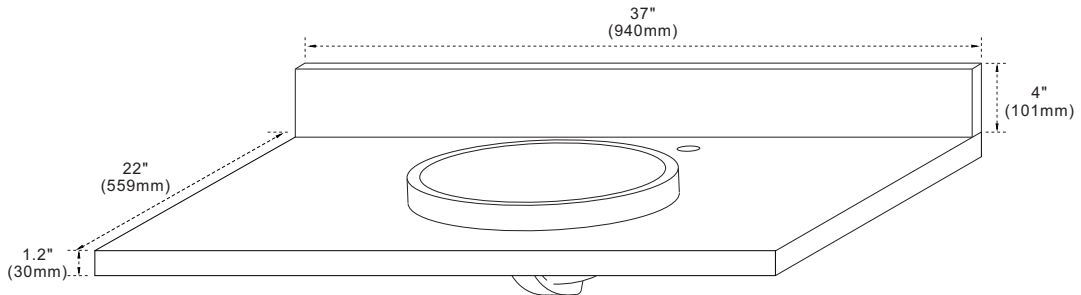

BELLATERRA HOME

Model: 430003-37 Countertop

Features

1. Single 18" round topmount sink cutout;
2. Single faucet hole;
3. 4" height backsplash included;
4. Thickness laminated to 1.2";

Colors / Finishes

- WM - Natural White Carrara marble;
- BG - Natural Black Galaxy Granite;
- GY - Natural Grey Granite;
- WE - White Engineer Stone;

Top view

Side view

NOTE: SINK STYLE, SHAPE, FAUCET HOLES, CUTOUT ON TOP, VANITY MAY VARY FROM THE PICTURE ABOVE. INSTRUCTIONAL PURPOSE ONLY.